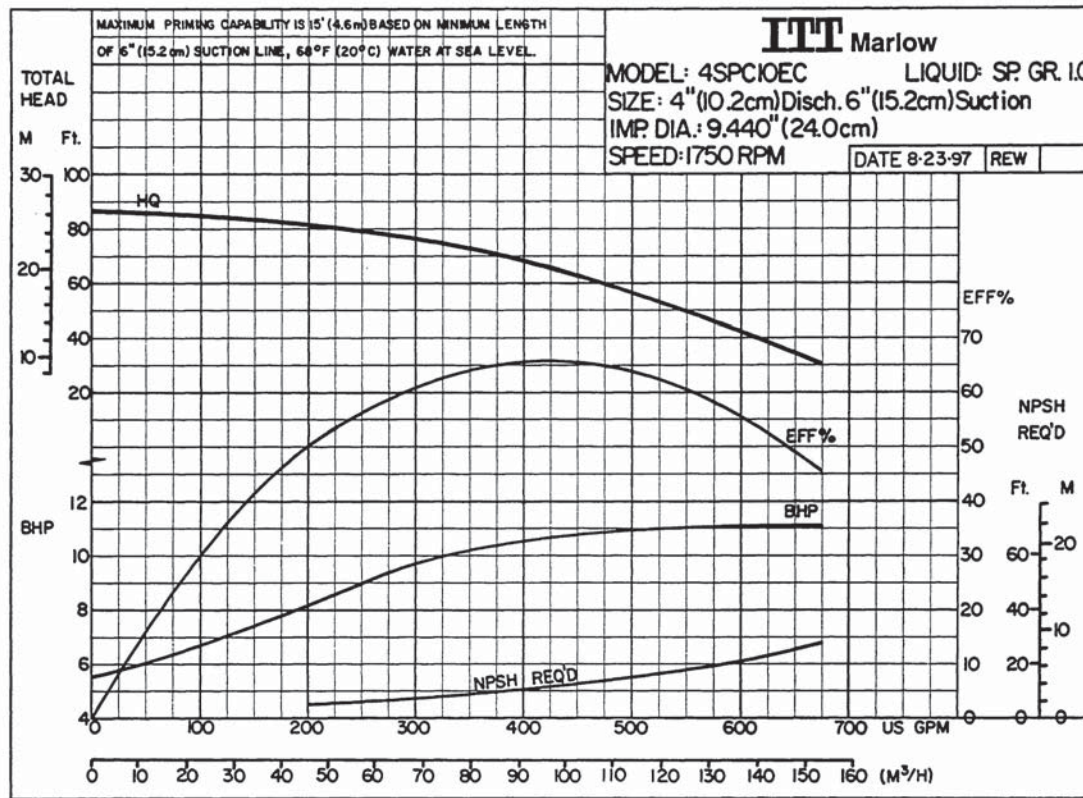

PERFORMANCE CURVES -4SPC10EC, 1750 RPM, 60HZ

PERFORMANCE CURVES -4SPC10EC. 1450 RPM. 50HZ